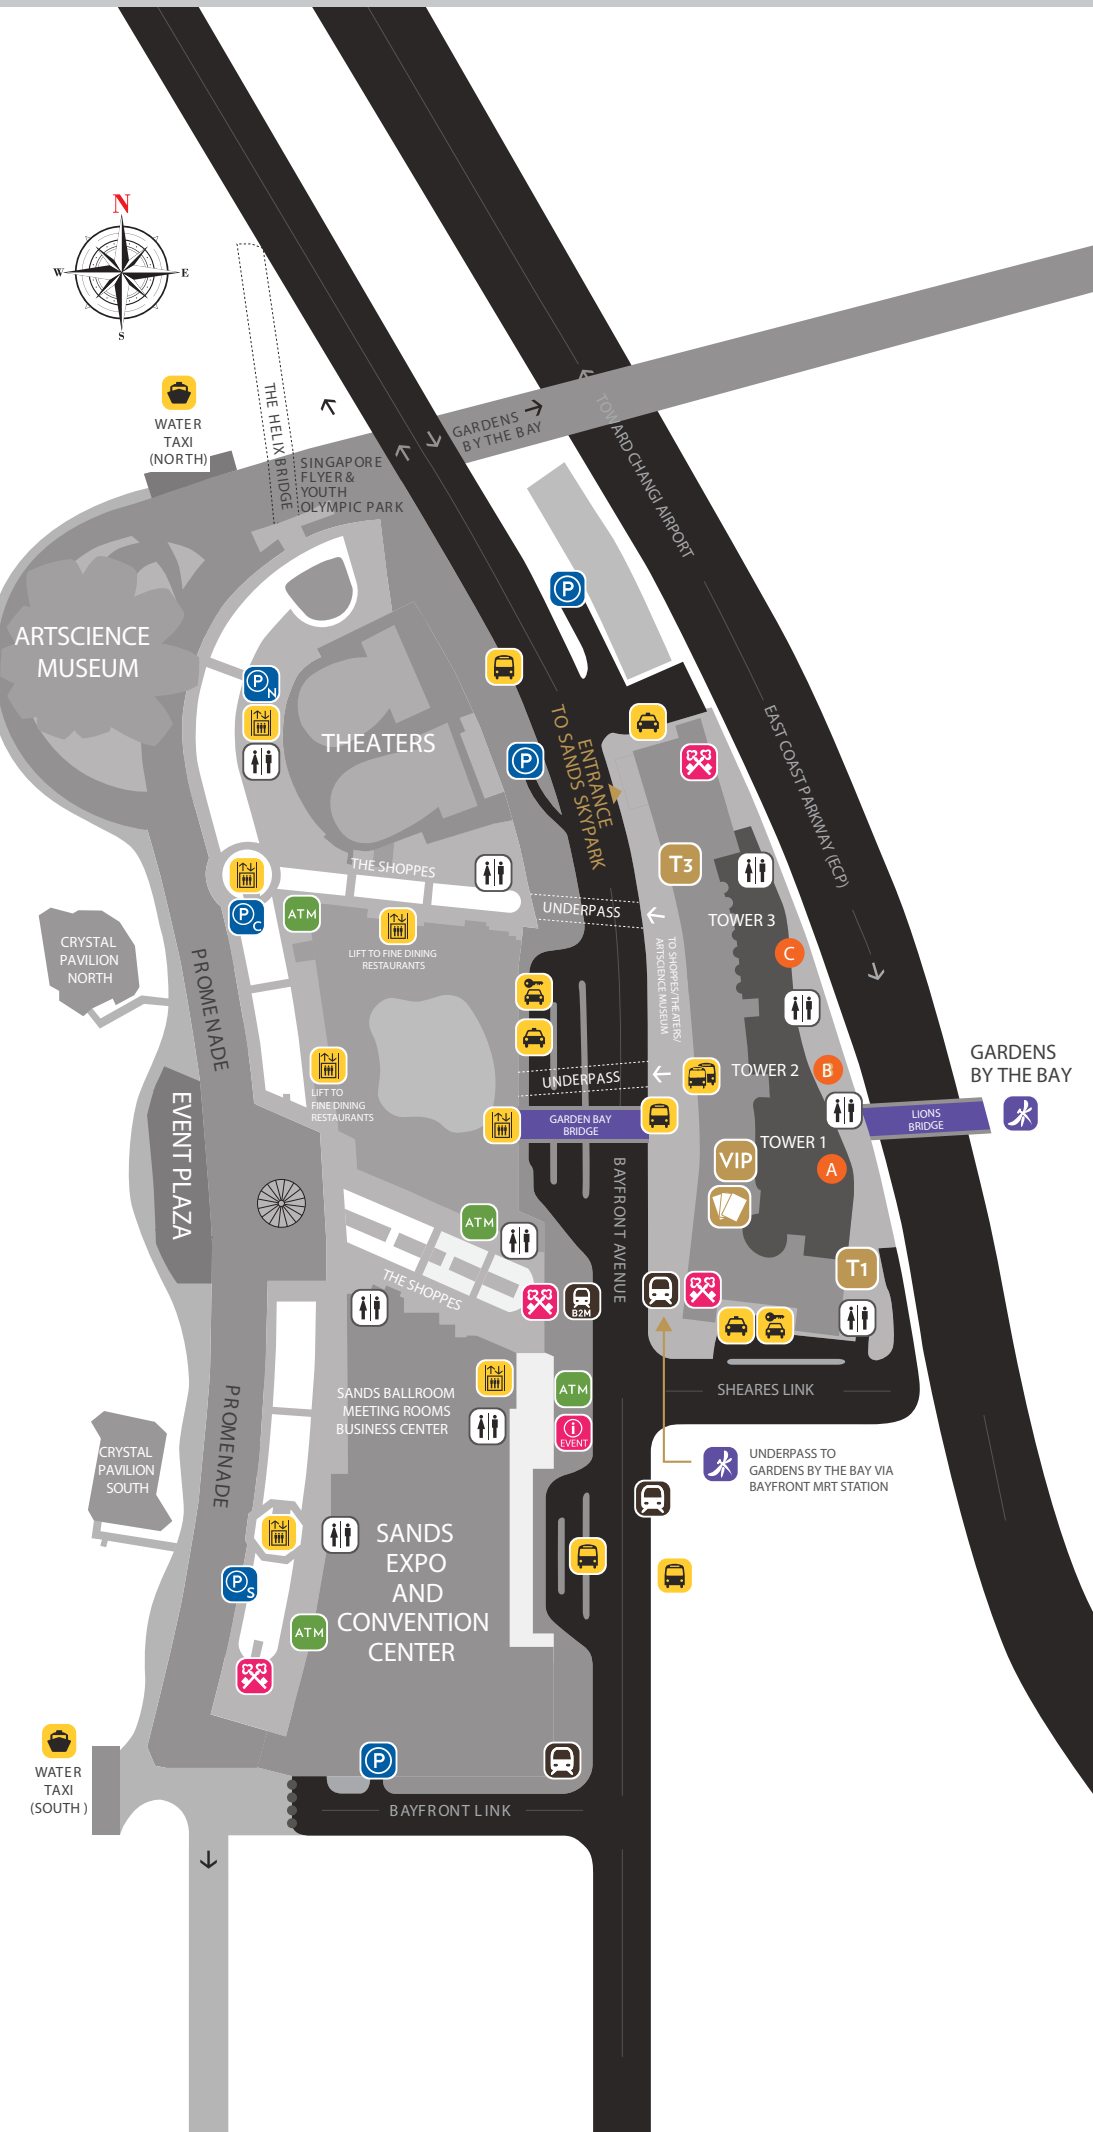

Destination Map

LEGEND

-  CONCIERGE
-  EVENT SERVICES CONCIERGE
-  ATM
-  RESTROOMS
-  MRT - BAYFRONT STATION
-  BUS STOP
-  COACH BAY
-  LIFT
-  TAXI STAND
-  VALET
-  WATER TAXI
-  GARDENS BY THE BAY
-  PARKING
-  ACCESS TO CENTRAL CARPARK
-  ACCESS TO NORTH CARPARK
-  ACCESS TO SOUTH CARPARK

HOTEL LOBBY RESTAURANTS

- A** RISE[®]
Hotel Lobby Tower 1
Ext. 85525
- B** FUSE
Hotel Lobby Tower 2
Ext. 88529
- C** Jin Shan
Hotel Lobby Tower 2
Ext. 87733
- VIP** VIP LOUNGE
- PAIZA, CLUB & SUITE
- T1** TOWER 1 REGISTRATION
(Grand & Premier Room)
- T3** TOWER 3 REGISTRATION
(Deluxe Room)